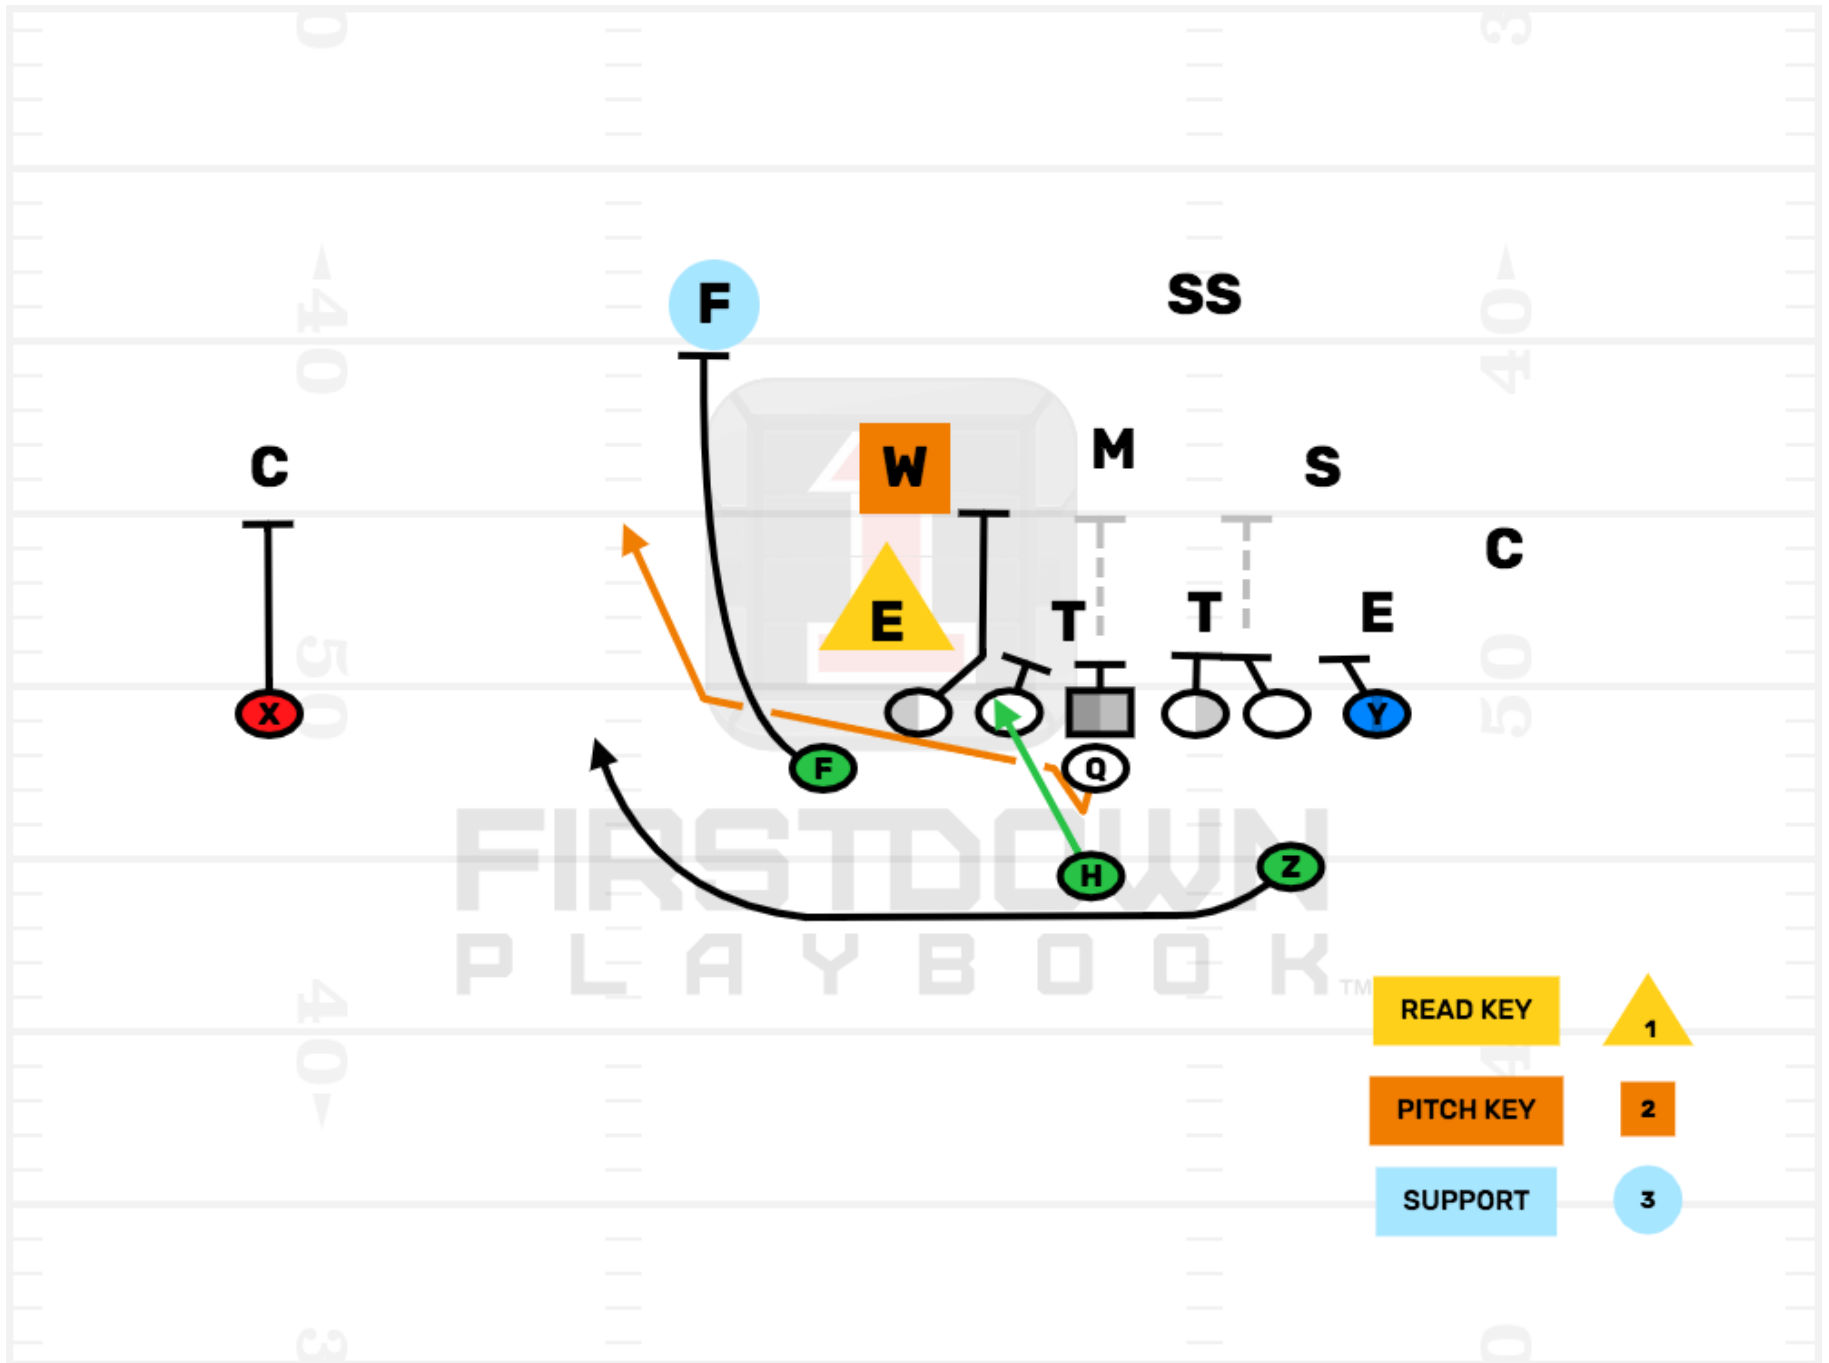

My Playbook

Your Cards Can Look Like this!

Plays: 12

1. Inside Zone
2. Bob Easy
3. Zone Strong Jet Sweep
4. QB Power-Jet Sweep Read
5. Inside Veer Option Weak
6. Veer Strong Wing Under
7. Toss Boss
8. Inside Zone Y Stick RPO
9. Outside Zone
10. Zone Strong Jet Sweep
11. Bucksweep
12. Weak Iso Around

Inside Zone

Zone Strong Jet Sweep

QB Power-Jet Sweep Read

Inside Veer Option Weak

Veer Strong Wing Under

Toss Boss

Inside Zone Y Stick RPO

Outside Zone

Zone Strong Jet Sweep