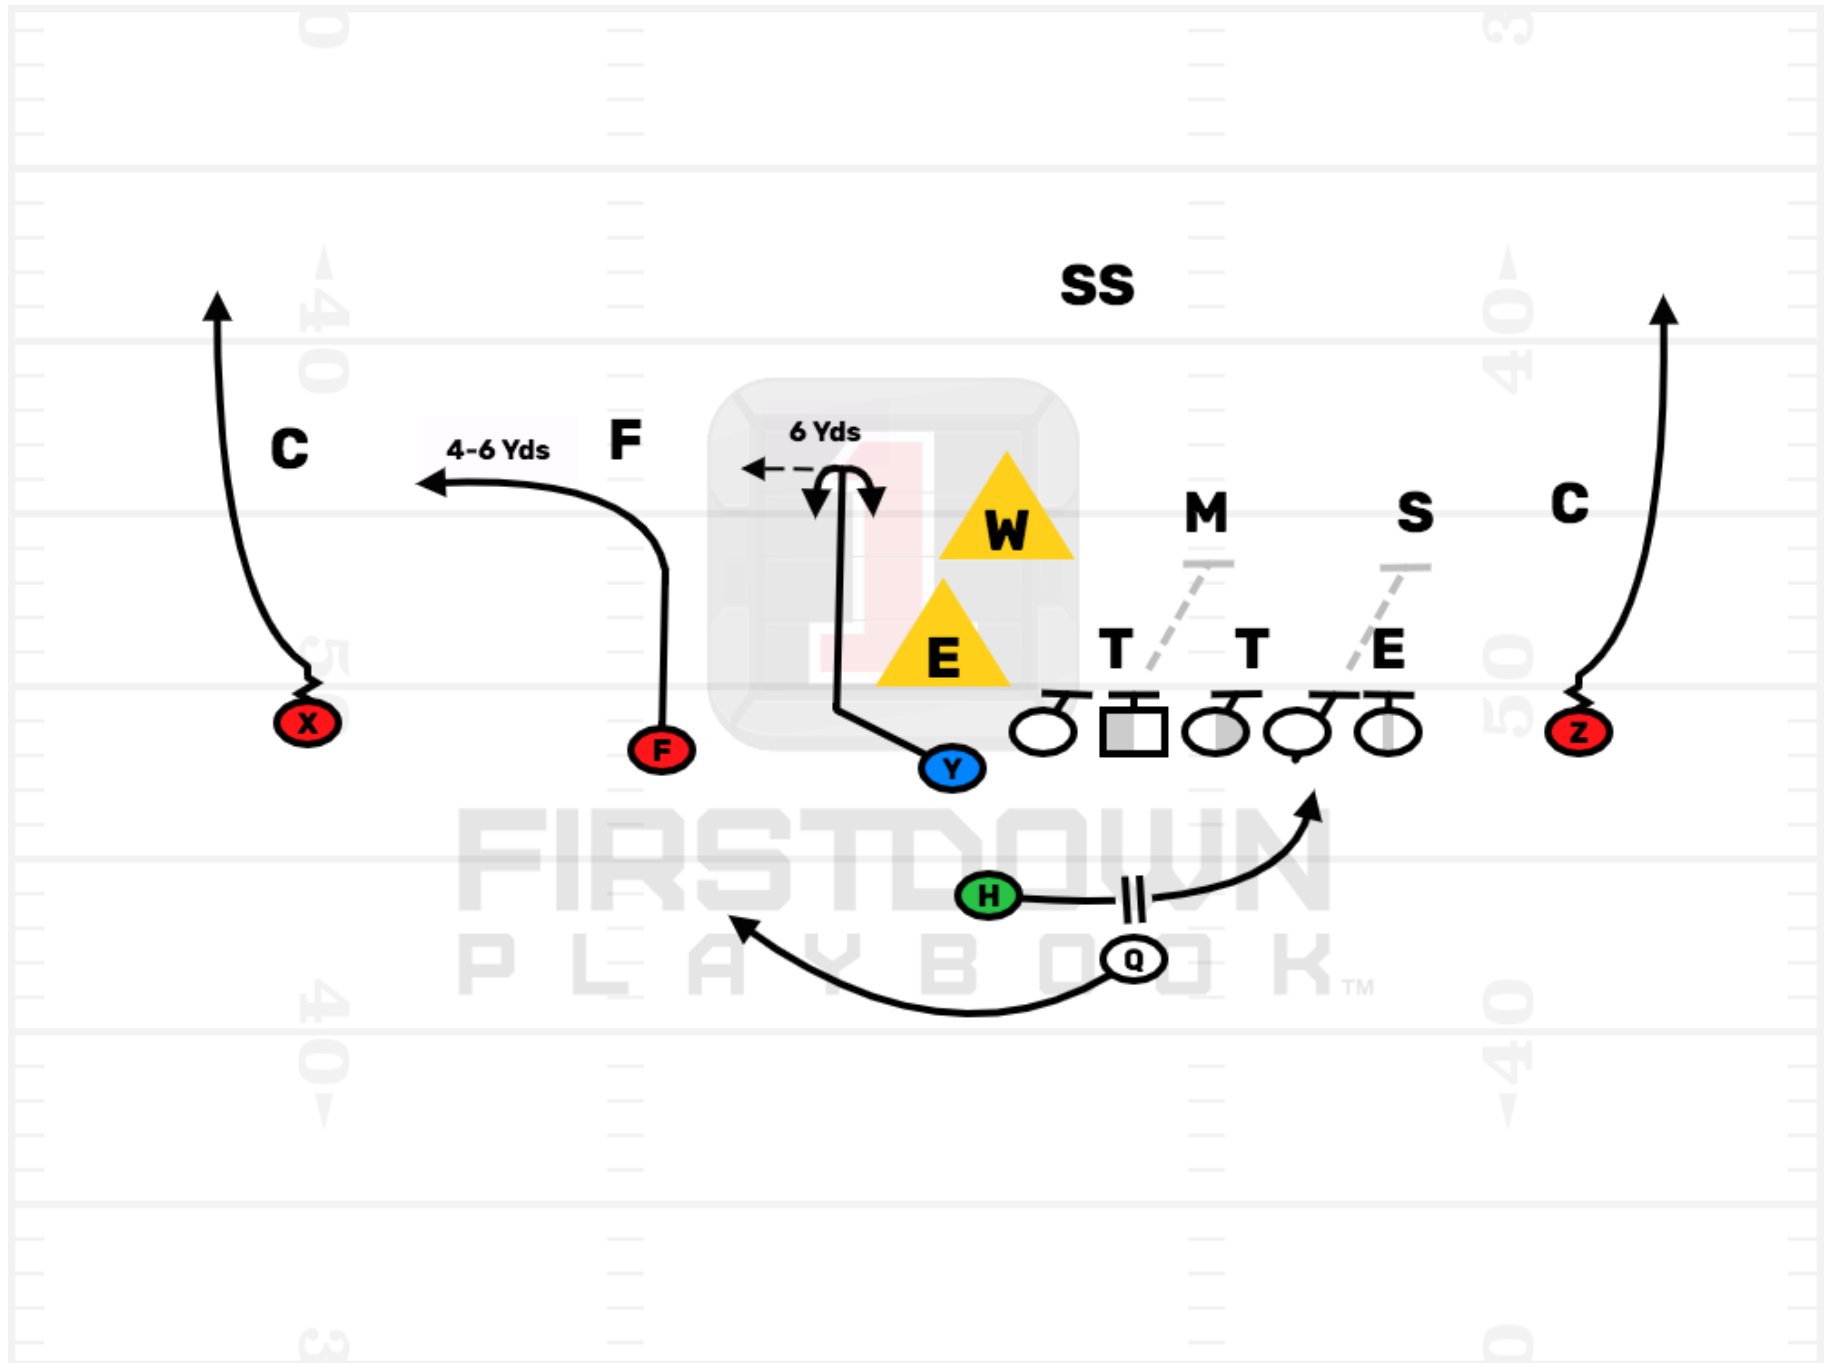

My Playbook

Your Cards Can Look Like this!

Plays: 12

1. Inside Zone
2. Bob Easy
3. Zone Strong Jet Sweep
4. QB Power-Jet Sweep Read
5. Inside Veer Option Weak
6. Veer Strong Wing Under
7. Toss Boss
8. Inside Zone Y Stick RPO
9. Outside Zone
10. Zone Strong Jet Sweep
11. Bucksweep
12. Weak Iso Around

Inside Zone

Zone Strong Jet Sweep

QB Power-Jet Sweep Read

Inside Veer Option Weak

Veer Strong Wing Under

Toss Boss

Inside Zone Y Stick RPO

Outside Zone

Zone Strong Jet Sweep