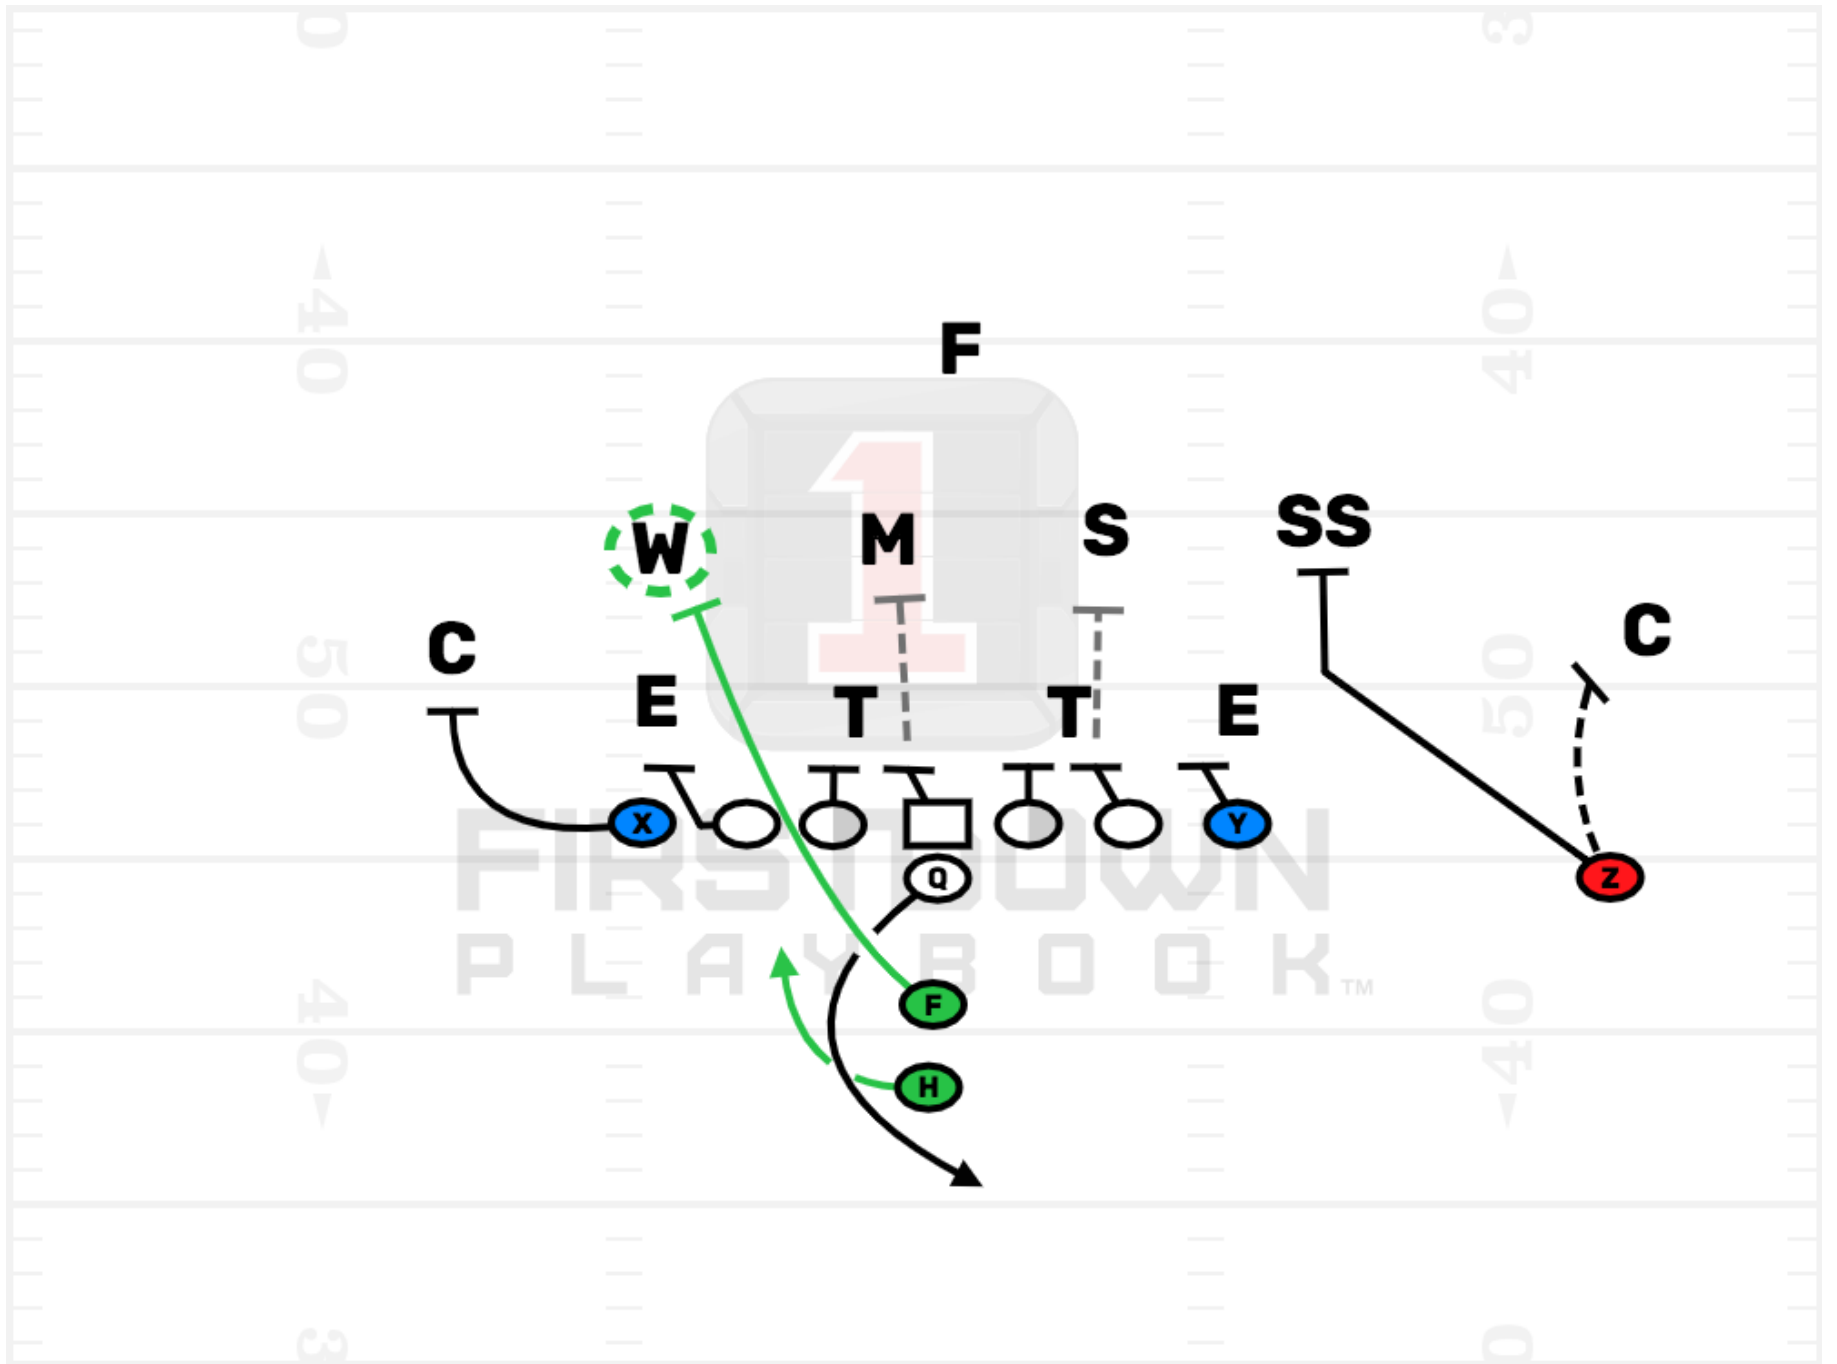

My Playbook

Your Cards Can Look Like this!

Plays: 12

1. Inside Zone
2. Bob Easy
3. Zone Strong Jet Sweep
4. QB Power-Jet Sweep Read
5. Inside Veer Option Weak
6. Veer Strong Wing Under
7. Toss Boss
8. Inside Zone Y Stick RPO
9. Outside Zone
10. Zone Strong Jet Sweep
11. Bucksweep
12. Weak Iso Around

Inside Zone

Zone Strong Jet Sweep

QB Power-Jet Sweep Read

Inside Veer Option Weak

Veer Strong Wing Under

Toss Boss

Inside Zone Y Stick RPO

Outside Zone

Zone Strong Jet Sweep