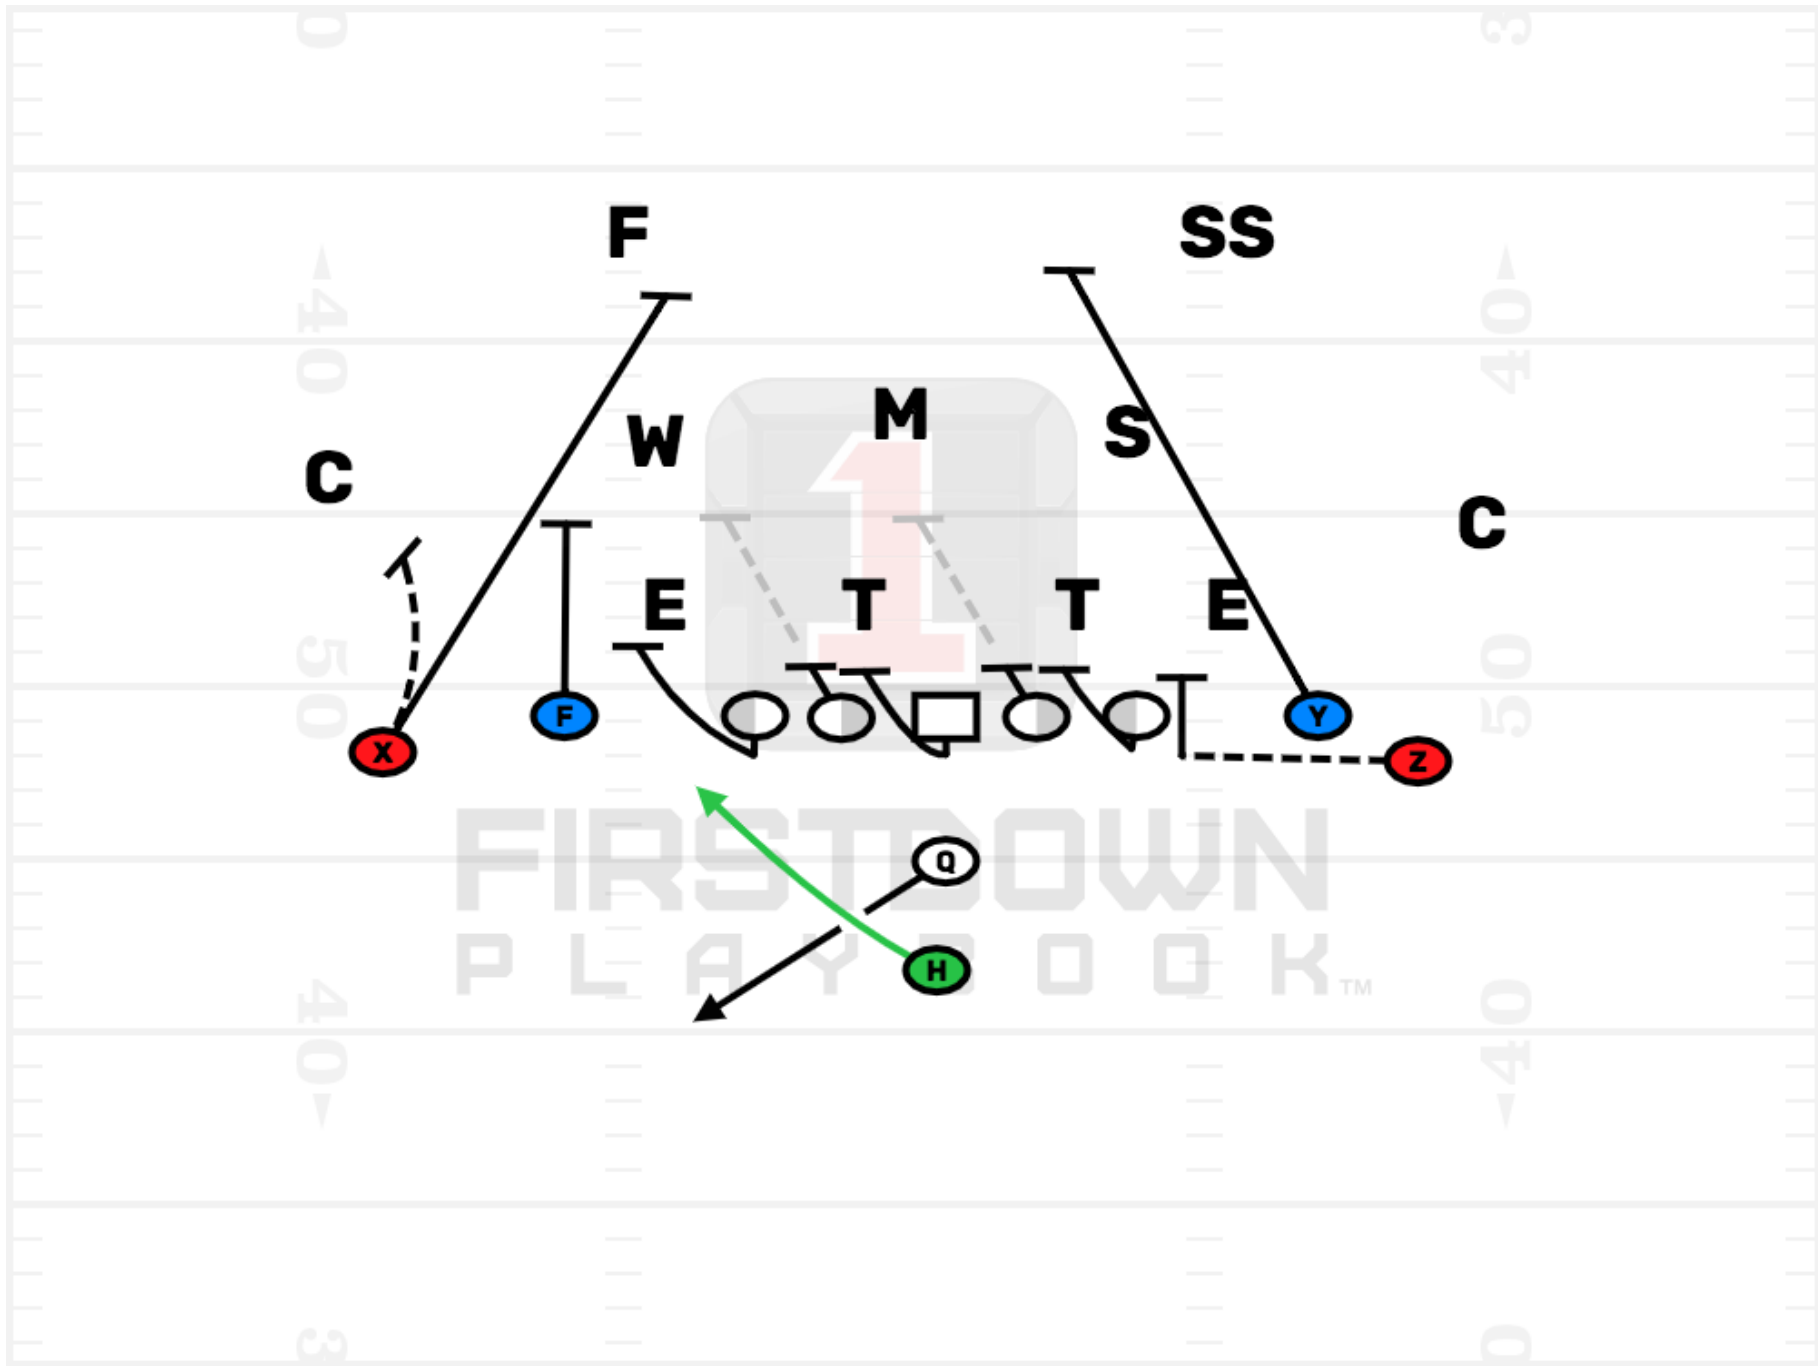

My Playbook

Your Cards Can Look Like this!

Plays: 12

1. Inside Zone
2. Bob Easy
3. Zone Strong Jet Sweep
4. QB Power-Jet Sweep Read
5. Inside Veer Option Weak
6. Veer Strong Wing Under
7. Toss Boss
8. Inside Zone Y Stick RPO
9. Outside Zone
10. Zone Strong Jet Sweep
11. Bucksweep
12. Weak Iso Around

Inside Zone

Zone Strong Jet Sweep

QB Power-Jet Sweep Read

Inside Veer Option Weak

Veer Strong Wing Under

Toss Boss

Inside Zone Y Stick RPO

Outside Zone

Zone Strong Jet Sweep