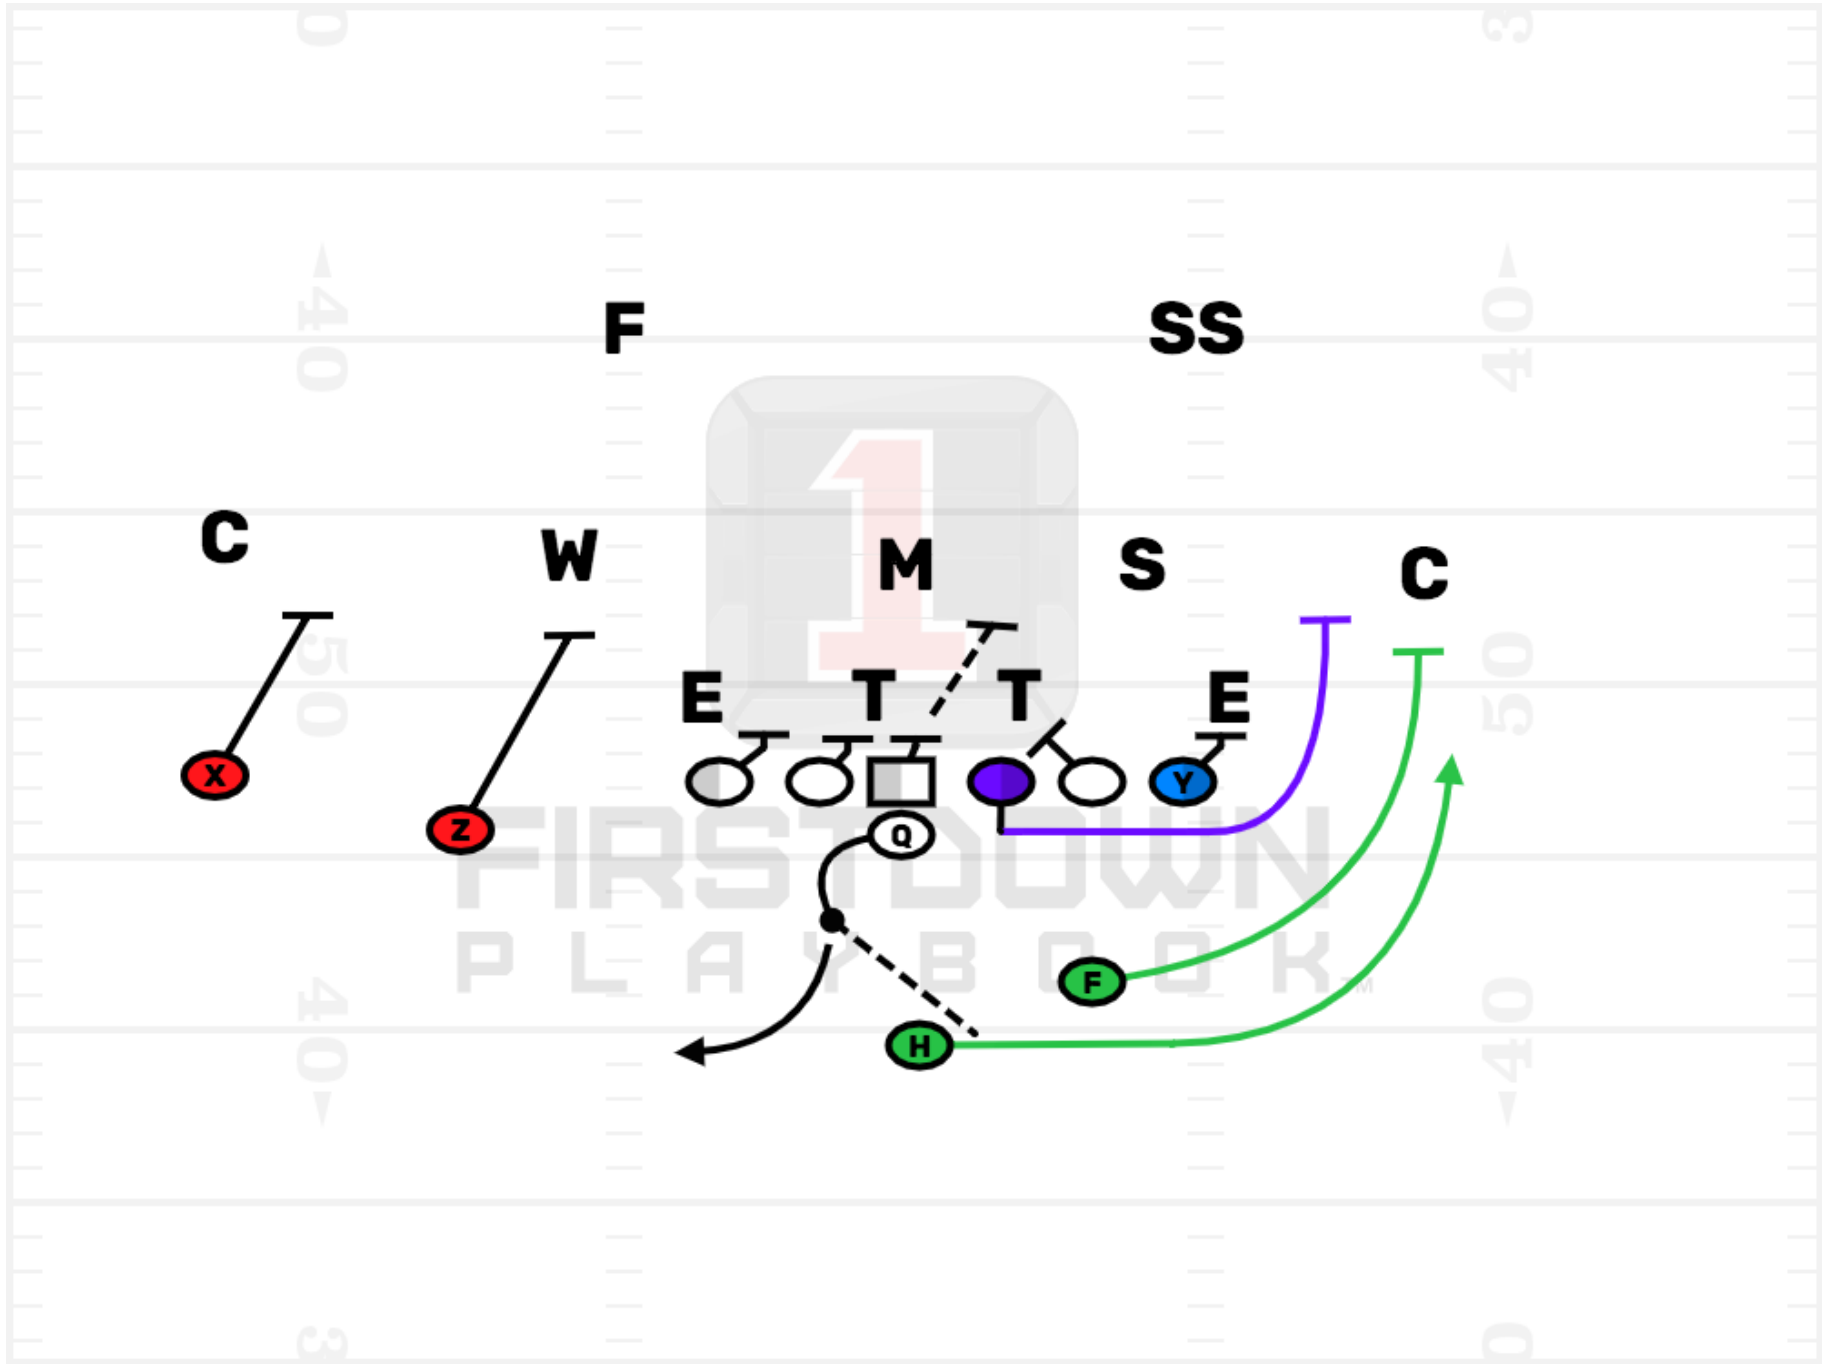

My Playbook

Your Cards Can Look Like this!

Plays: 12

1. Inside Zone
2. Bob Easy
3. Zone Strong Jet Sweep
4. QB Power-Jet Sweep Read
5. Inside Veer Option Weak
6. Veer Strong Wing Under
7. Toss Boss
8. Inside Zone Y Stick RPO
9. Outside Zone
10. Zone Strong Jet Sweep
11. Bucksweep
12. Weak Iso Around

Inside Zone

Zone Strong Jet Sweep

QB Power-Jet Sweep Read

Inside Veer Option Weak

Veer Strong Wing Under

Toss Boss

Inside Zone Y Stick RPO

Outside Zone

Zone Strong Jet Sweep