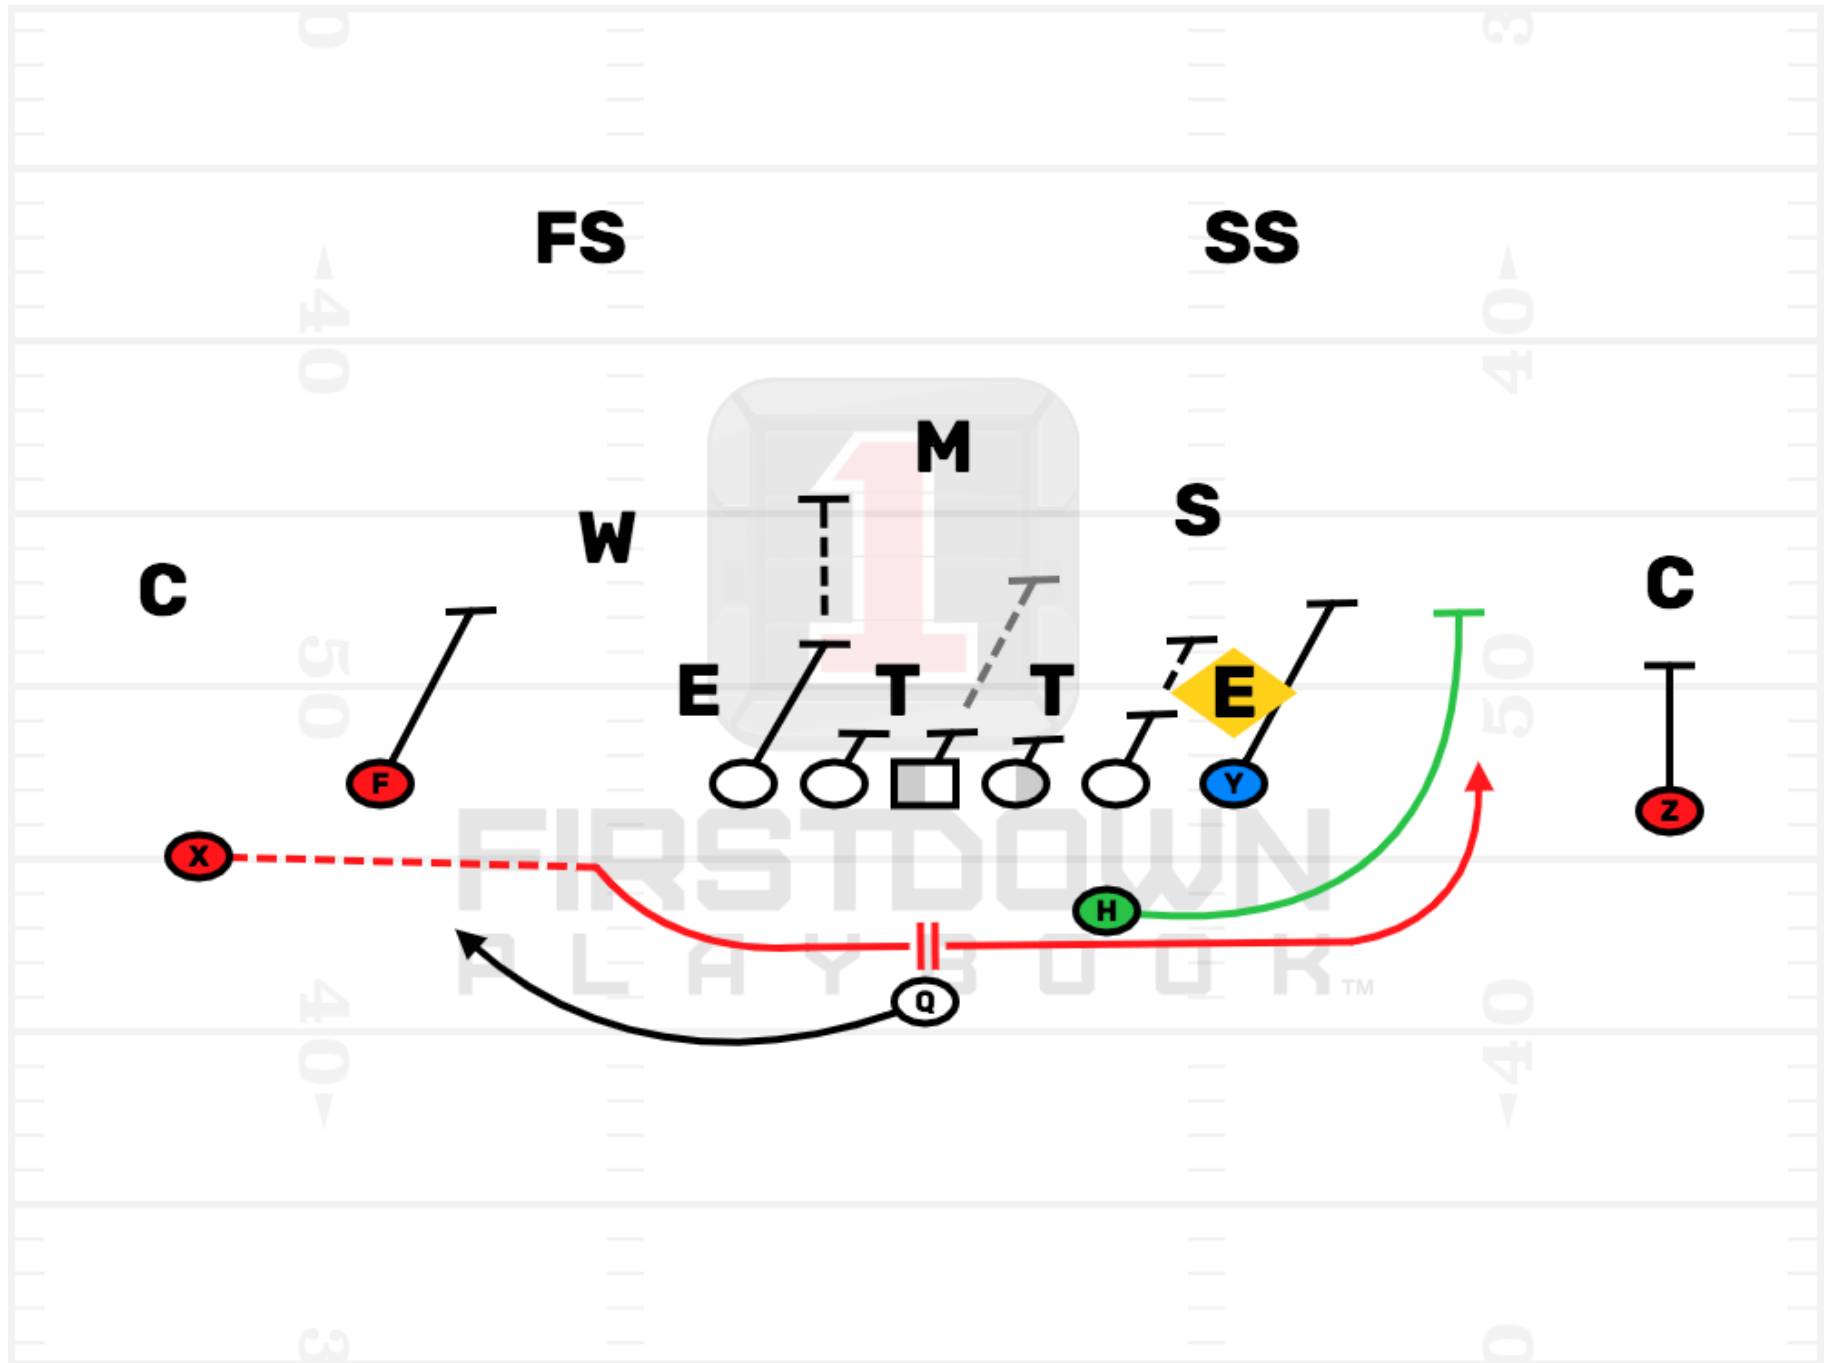

My Playbook

Your Cards Can Look Like this!

Plays: 12

1. Inside Zone
2. Bob Easy
3. Zone Strong Jet Sweep
4. QB Power-Jet Sweep Read
5. Inside Veer Option Weak
6. Veer Strong Wing Under
7. Toss Boss
8. Inside Zone Y Stick RPO
9. Outside Zone
10. Zone Strong Jet Sweep
11. Bucksweep
12. Weak Iso Around

Inside Zone

Zone Strong Jet Sweep

QB Power-Jet Sweep Read

Inside Veer Option Weak

Veer Strong Wing Under

Toss Boss

Inside Zone Y Stick RPO

Outside Zone

Zone Strong Jet Sweep