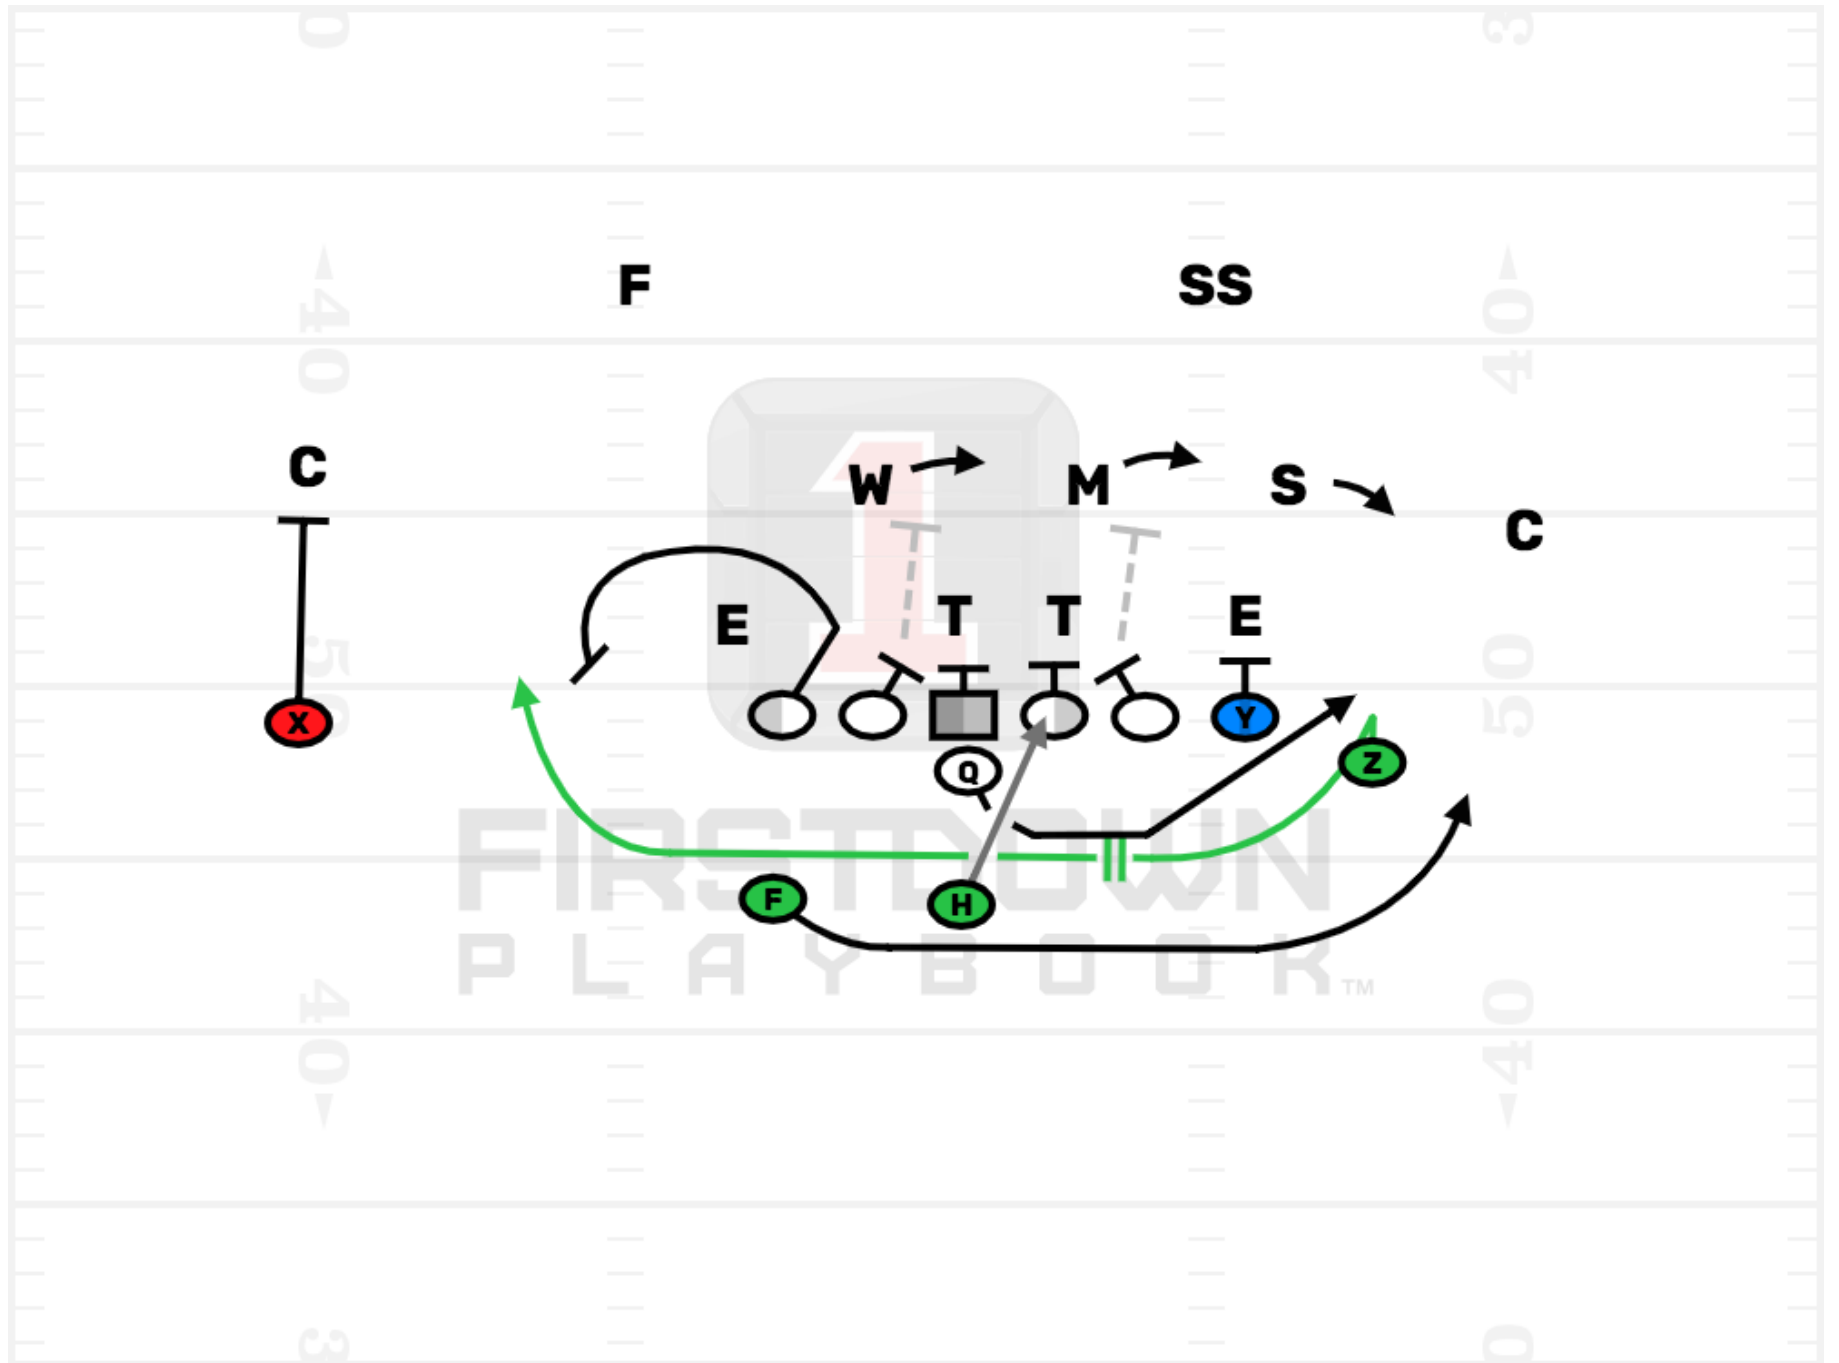

My Playbook

Your Cards Can Look Like this!

Plays: 12

1. Inside Zone
2. Bob Easy
3. Zone Strong Jet Sweep
4. QB Power-Jet Sweep Read
5. Inside Veer Option Weak
6. Veer Strong Wing Under
7. Toss Boss
8. Inside Zone Y Stick RPO
9. Outside Zone
10. Zone Strong Jet Sweep
11. Bucksweep
12. Weak Iso Around

Inside Zone

Zone Strong Jet Sweep

QB Power-Jet Sweep Read

Inside Veer Option Weak

Veer Strong Wing Under

Toss Boss

Inside Zone Y Stick RPO

Outside Zone

Zone Strong Jet Sweep