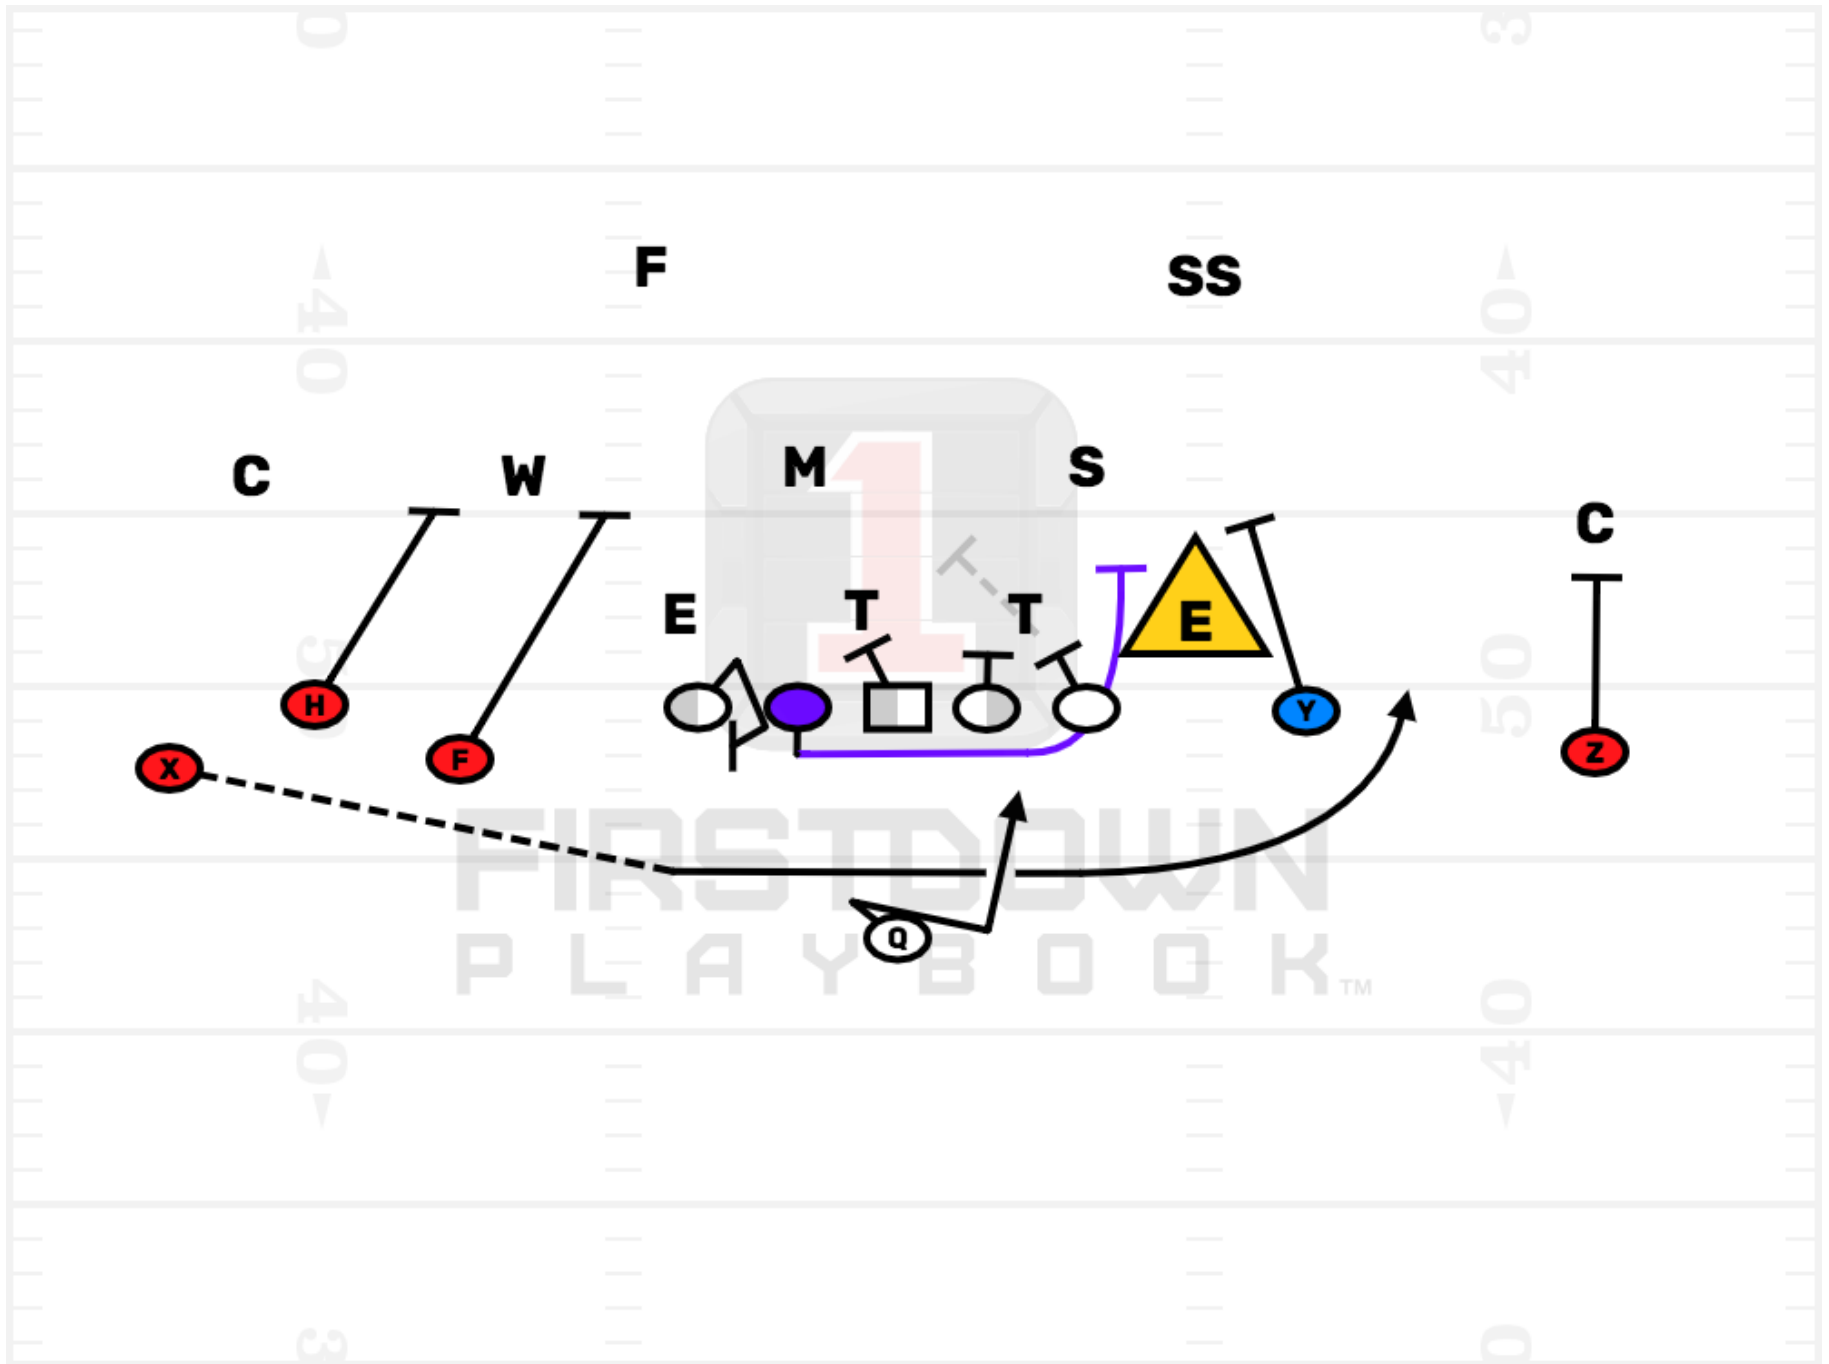

My Playbook

Your Cards Can Look Like this!

Plays: 12

1. Inside Zone
2. Bob Easy
3. Zone Strong Jet Sweep
4. QB Power-Jet Sweep Read
5. Inside Veer Option Weak
6. Veer Strong Wing Under
7. Toss Boss
8. Inside Zone Y Stick RPO
9. Outside Zone
10. Zone Strong Jet Sweep
11. Bucksweep
12. Weak Iso Around

Inside Zone

Zone Strong Jet Sweep

QB Power-Jet Sweep Read

Inside Veer Option Weak

Veer Strong Wing Under

Toss Boss

Inside Zone Y Stick RPO

Outside Zone

Zone Strong Jet Sweep