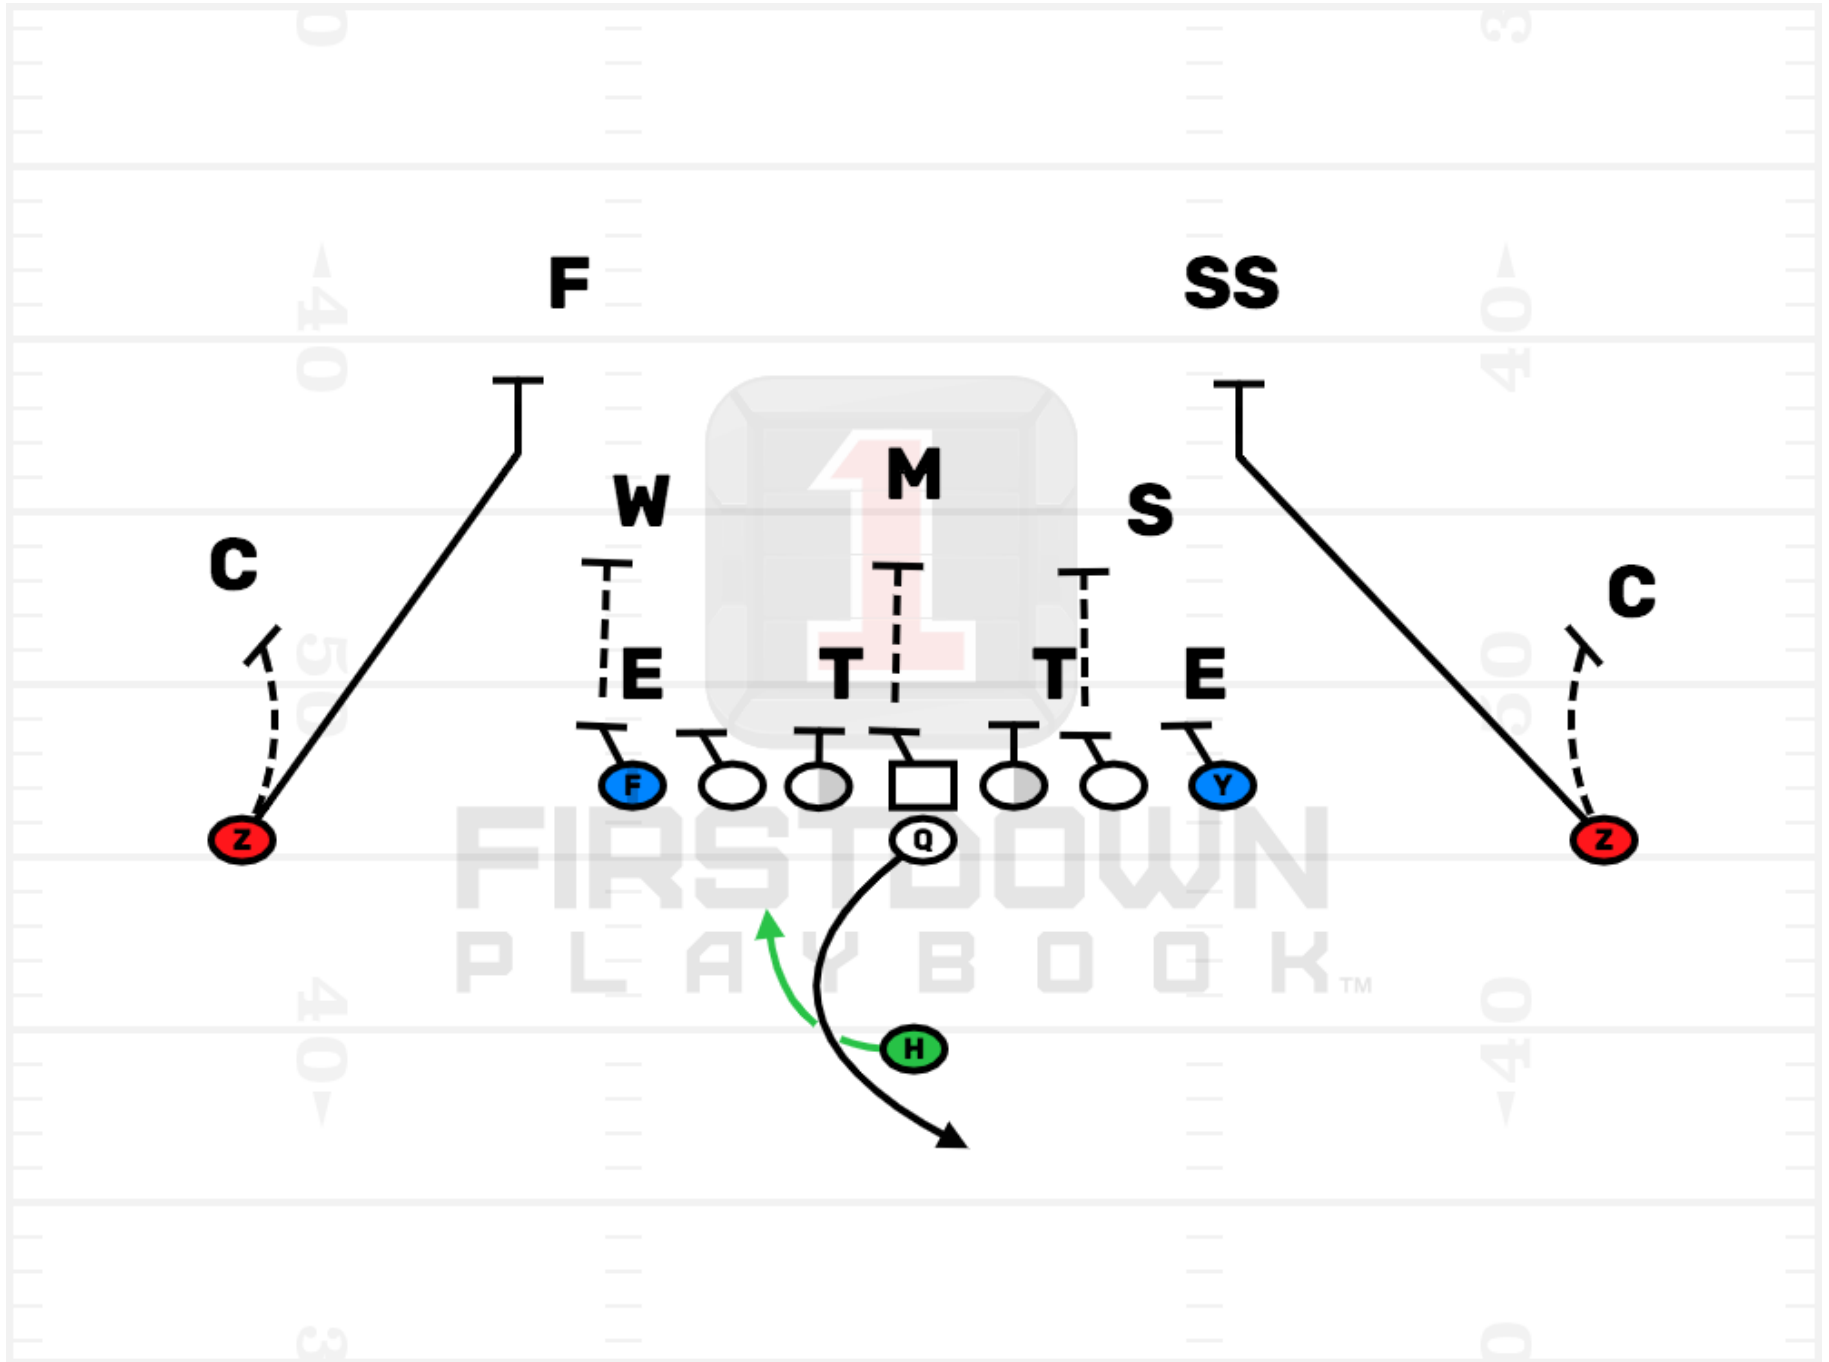

My Playbook

Your Cards Can Look Like this!

Plays: 12

1. Inside Zone
2. Bob Easy
3. Zone Strong Jet Sweep
4. QB Power-Jet Sweep Read
5. Inside Veer Option Weak
6. Veer Strong Wing Under
7. Toss Boss
8. Inside Zone Y Stick RPO
9. Outside Zone
10. Zone Strong Jet Sweep
11. Bucksweep
12. Weak Iso Around

Inside Zone

Zone Strong Jet Sweep

QB Power-Jet Sweep Read

Inside Veer Option Weak

Veer Strong Wing Under

Toss Boss

Inside Zone Y Stick RPO

Outside Zone

Zone Strong Jet Sweep